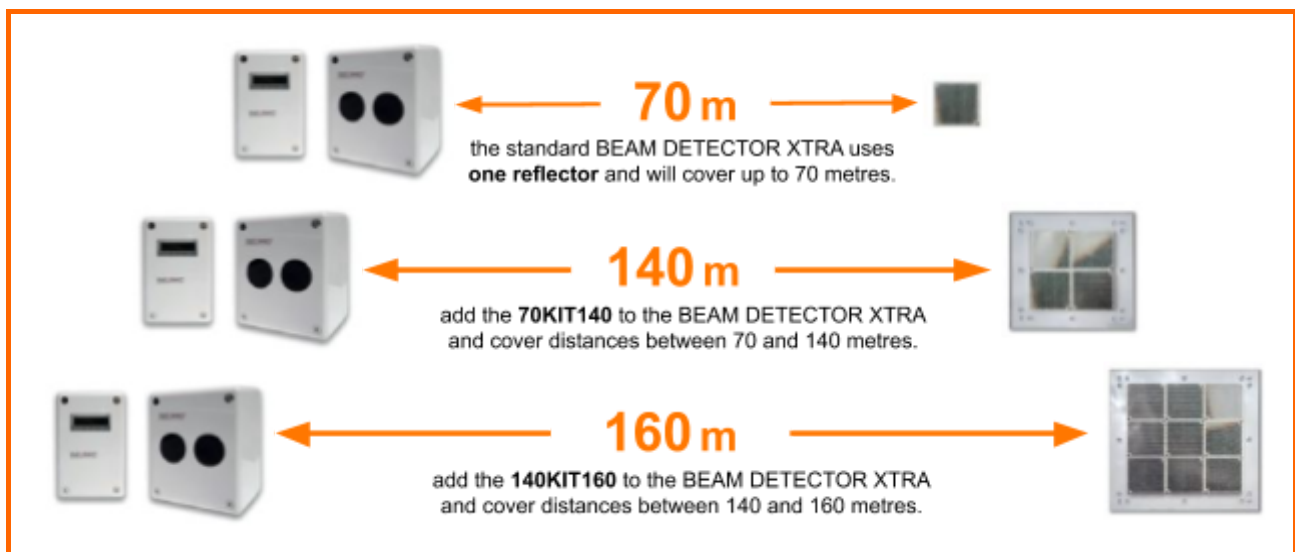

GFE PRESS-RELEASE / *how far do you want to go?*

GLOBAL FIRE EQUIPMENT BEAM DETECTOR **XTRA**

The industry's favourite beam detector is now the world's longest reaching reflective beam, meaning less beams and less expense, not only in hardware but also in reduced installation costs. Add to this intelligent self-aligning motorisation and the ease of a ground level controller, the **BEAM DETECTOR XTRA** really is the go to beam if ease of use, proven reliability and cost reduction are required.